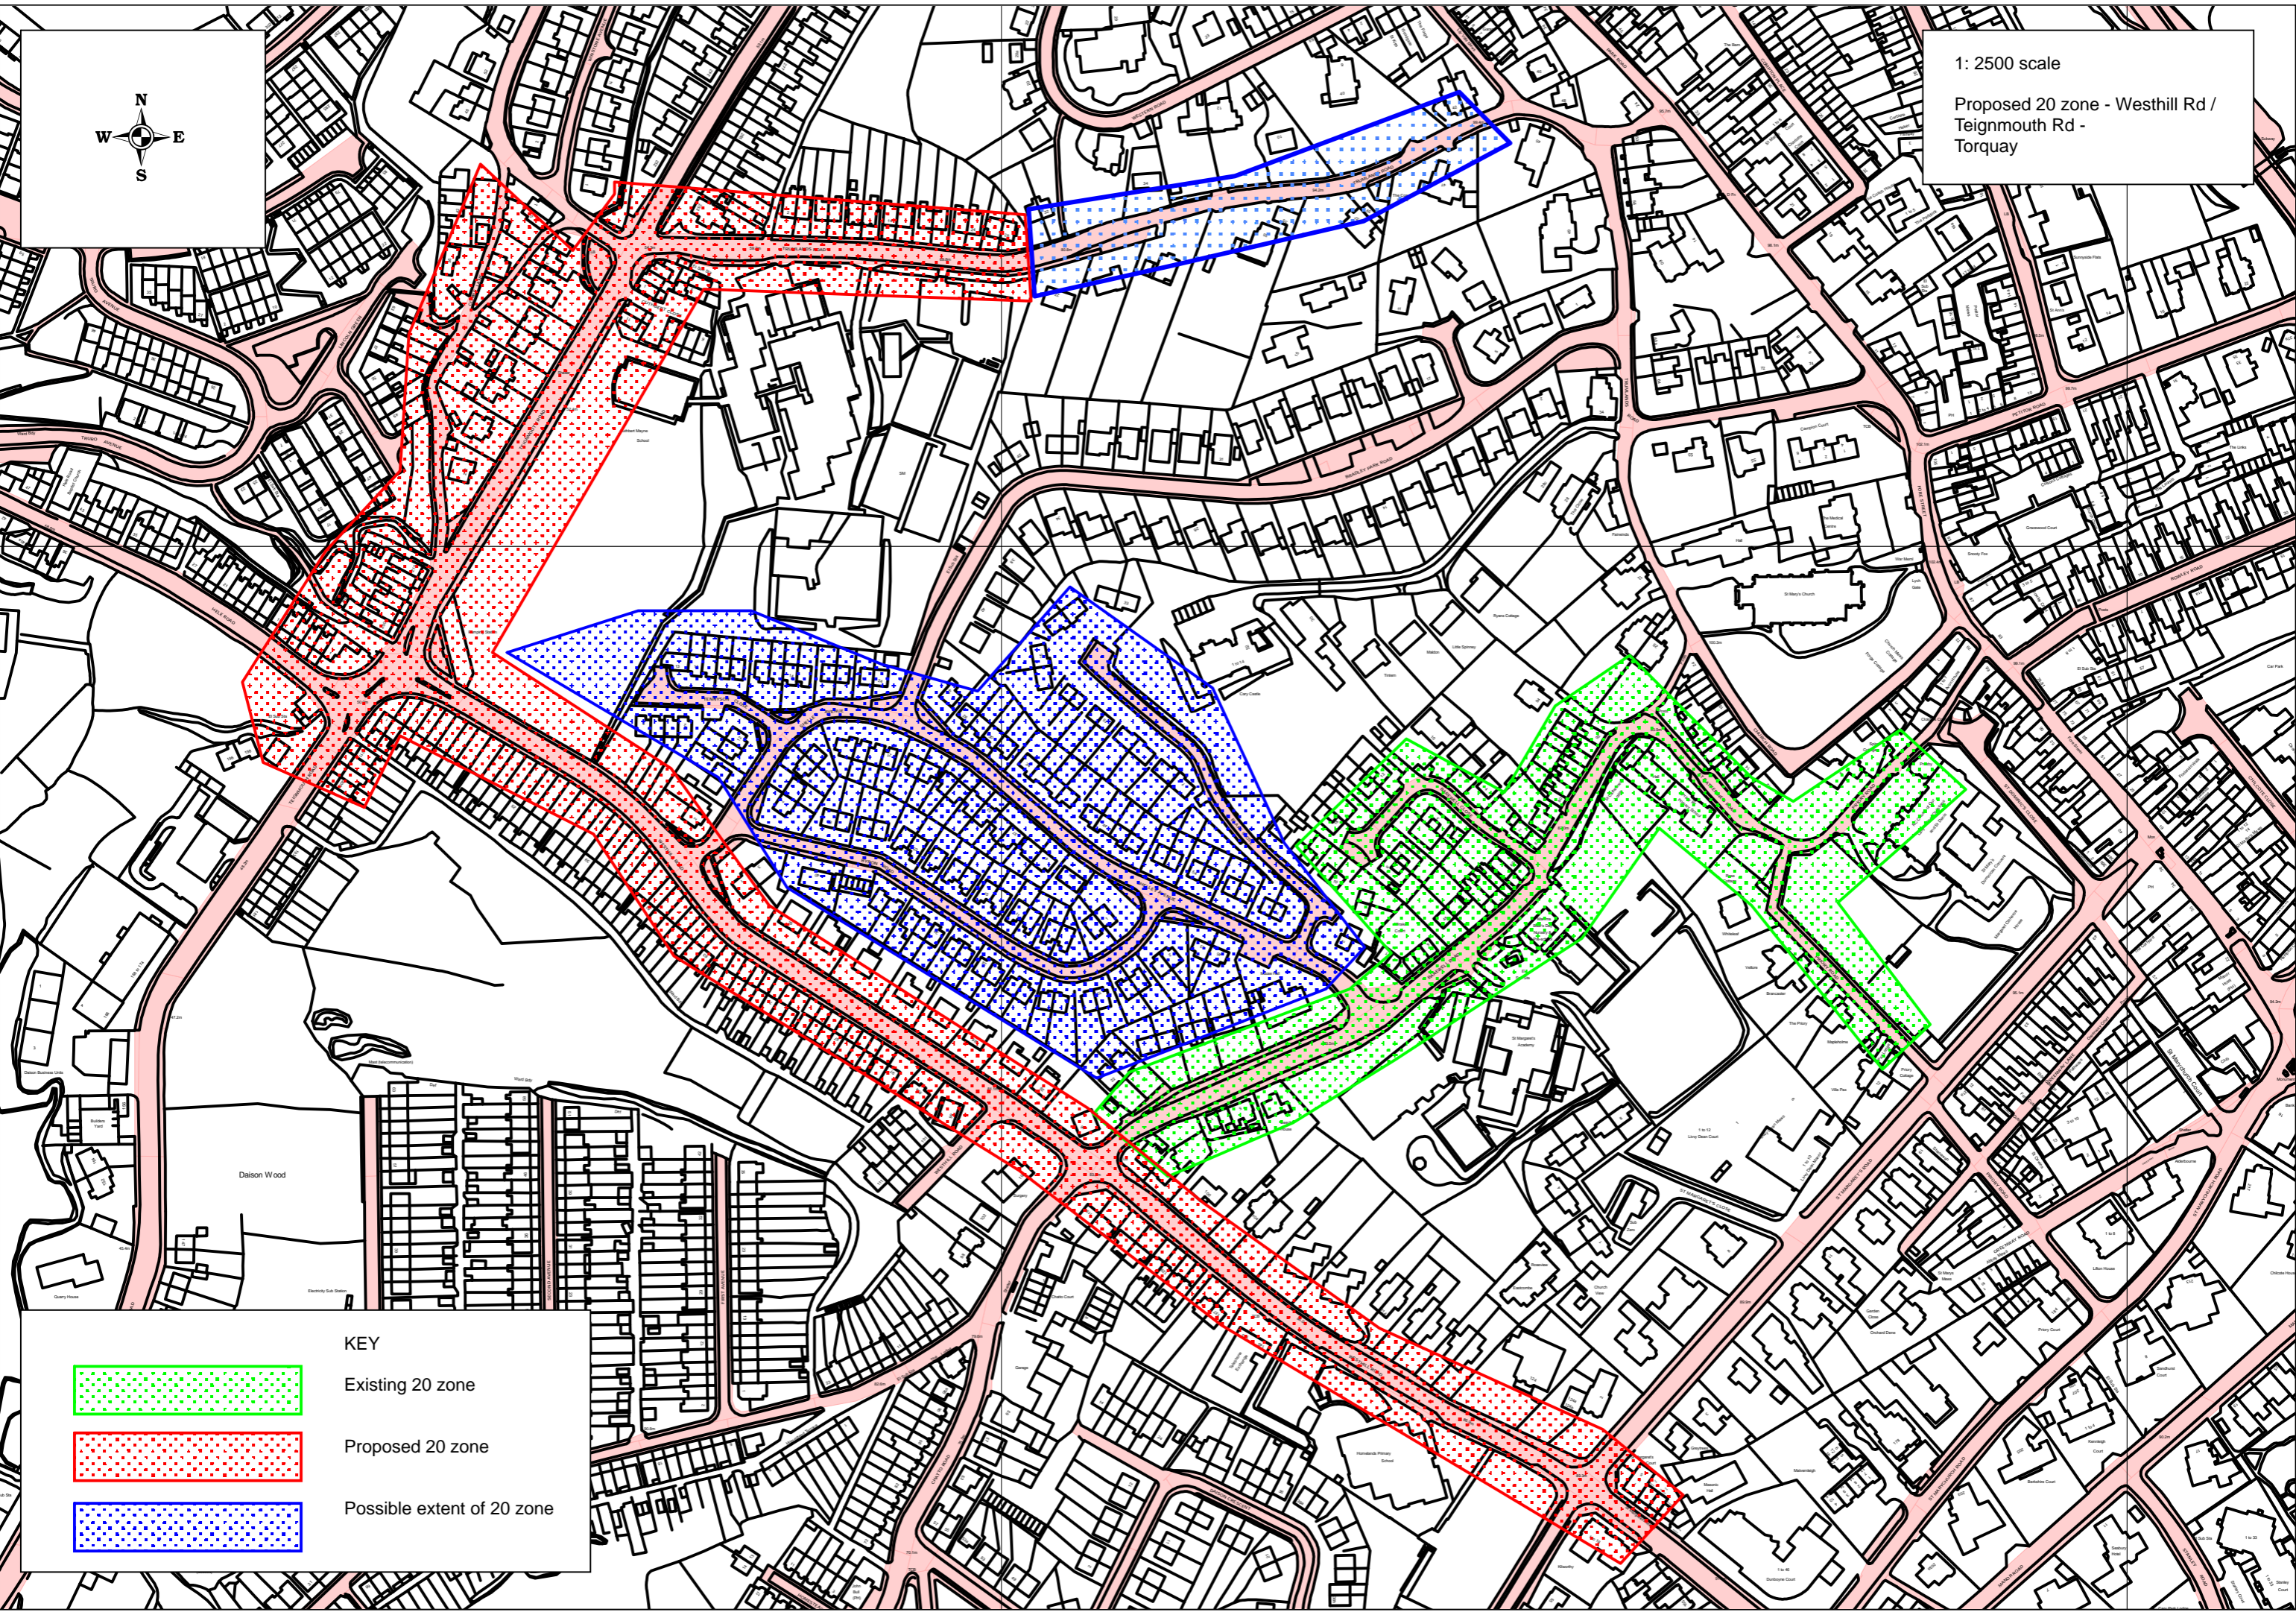

1: 2500 scale

Proposed 20 zone - Westhill Rd /
Teignmouth Rd -
Torquay

KEY

Existing 20 zone

Proposed 20 zone

Possible extent of 20 zone